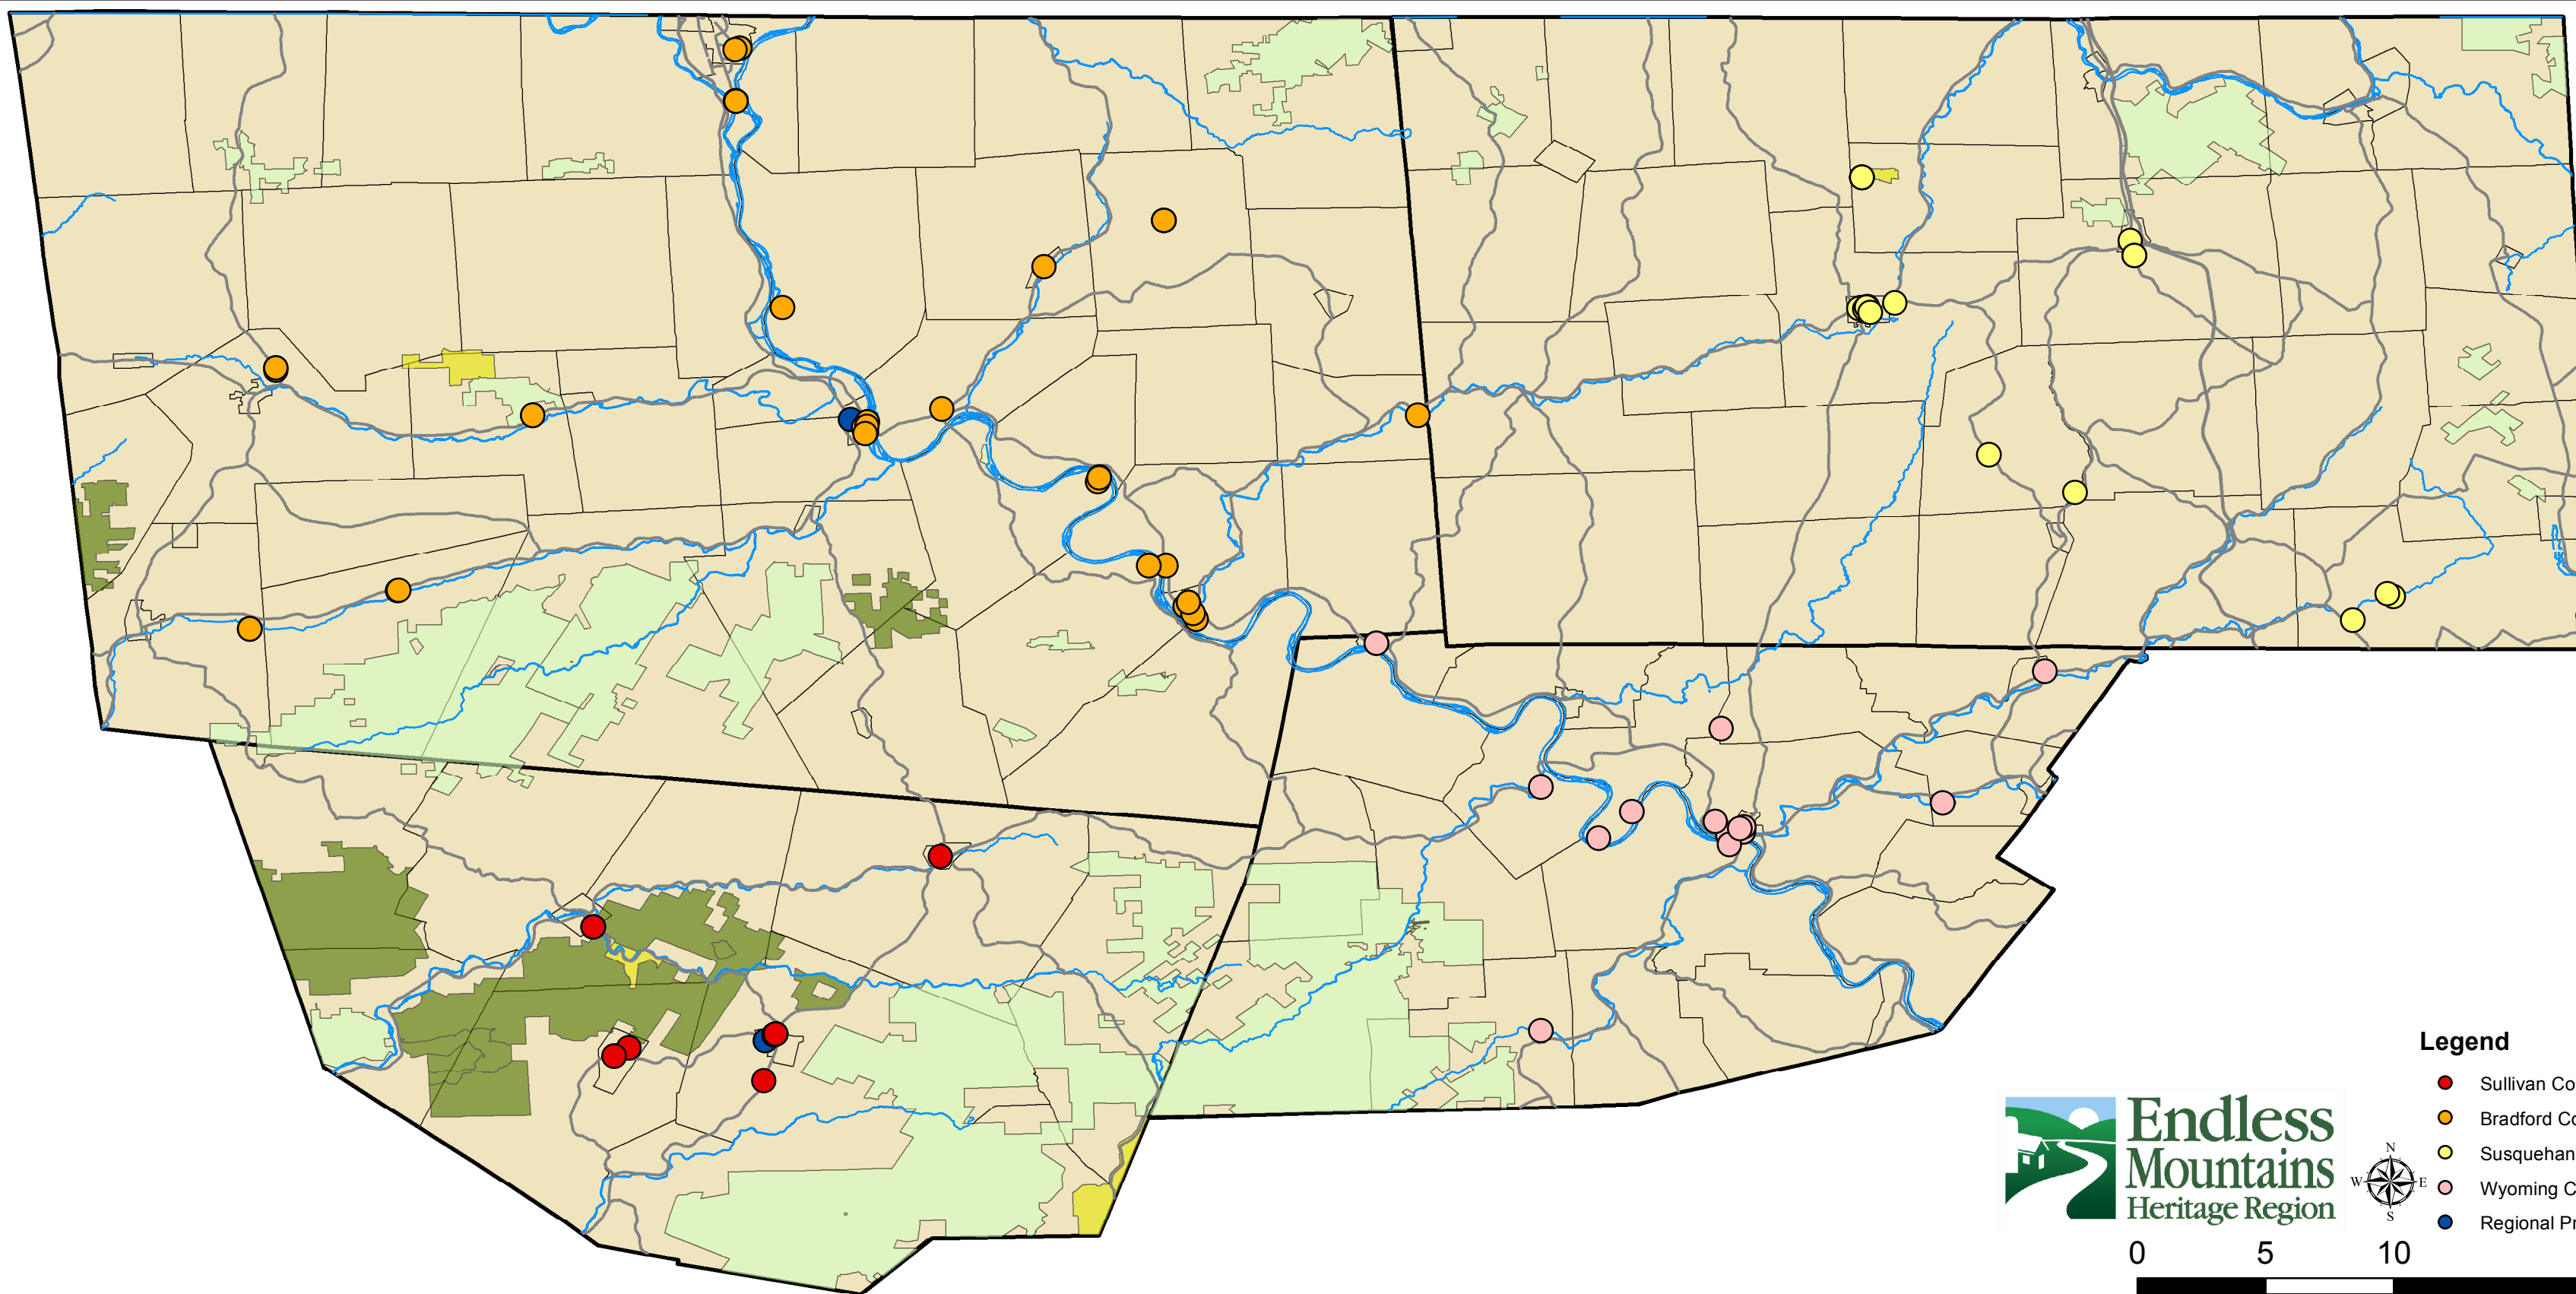

Endless Mountains Heritage Region Partner Projects

Grant Awards - 1998 to 2015

Legend

- Sullivan County Projects
- Bradford County Projects
- Susquehanna County Projects
- Wyoming County Projects
- Regional Projects
- Major Roads
- Major Streams and Rivers
- State Gamelands
- State Forest
- State Park
- County Boundaries
- Municipalities

Summary	
County	Funding Provided
Bradford	$ 746,500
Sullivan	$ 210,200
Susquehanna	$ 484,600
Wyoming	$ 387,000
Regional Projects	$ 118,200
Totals Grants Provided	$ 1,946,500

Funding Source: PA Department of Conservation and Natural Resources (DCNR)